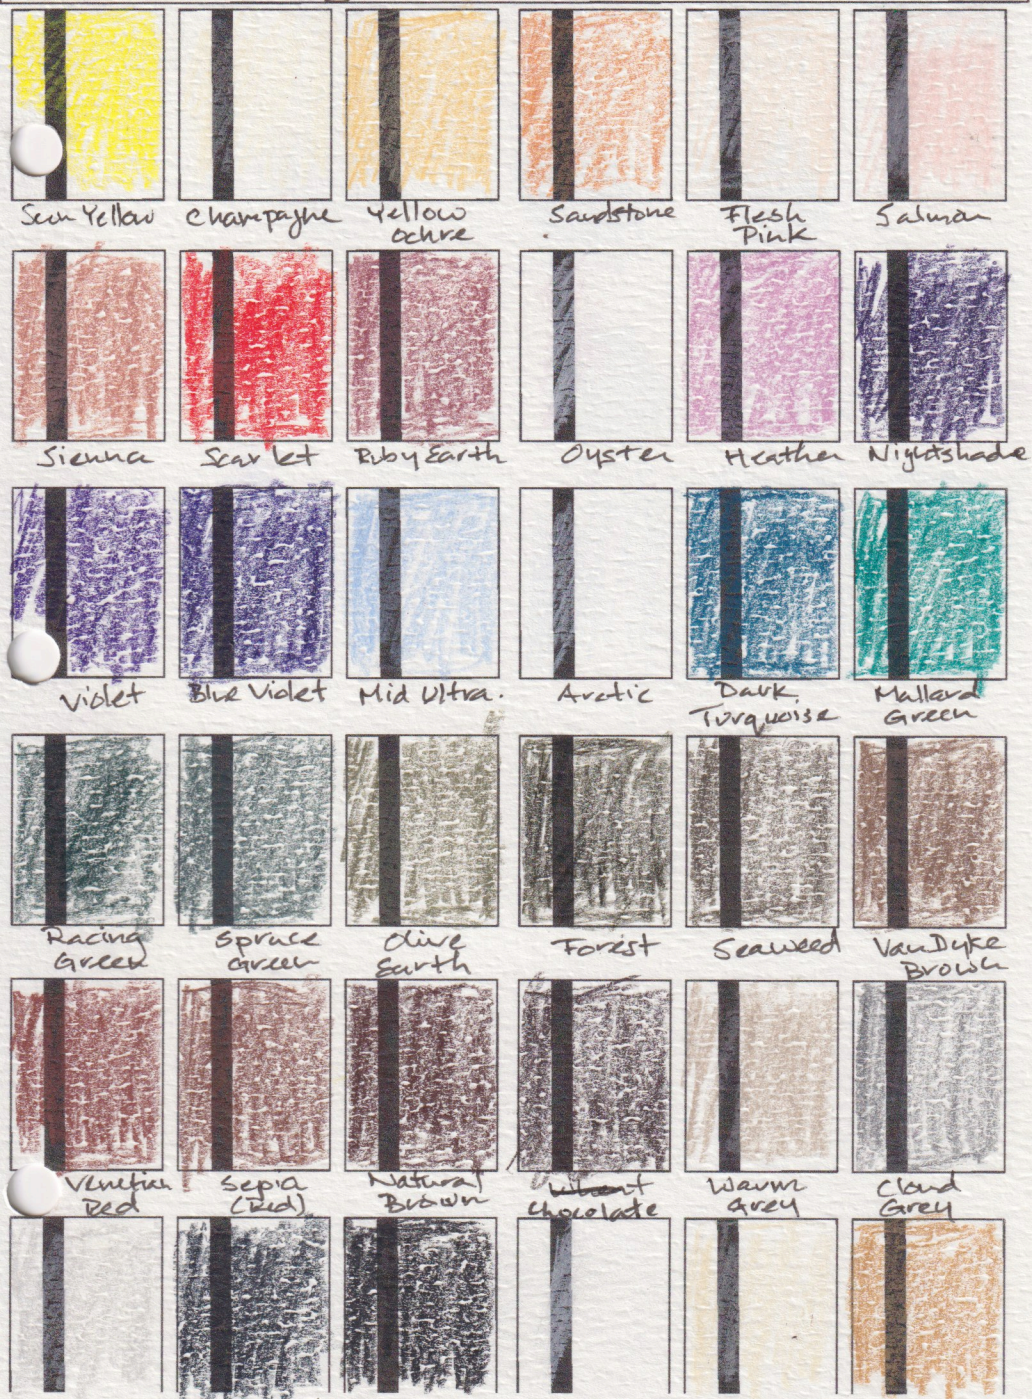

Derwent Lightfast Pencils

Sun Yellow

champagne

Yellow ochre

Sandstone

Flesh Pink

Salmon

Sienna

Scarlet

Ruby Earth

Oyster

Heather

Nightshade

violet

Blue Violet

Mid Ultra.

Van Dyke Brown

Venetian Red

Sepia (Red)

Natural Brown

Lightest Chocolate

Warm Grey

Cloud Grey

Mist

Deep
Rose

Mustard

Pine

Denim

Light Bronze

Dewberry
Red

Wild
Lavender

Vivid
Green