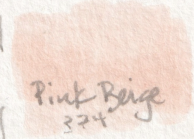

A. Gallo

Malachite  
Hue

PG7 PG36 PY43  
PW4

Dark Forest

PA7 PBK7 PY43

Derwent Drawing

Sepia (Red)  
6110

Chocolate  
6600

Tombow

026

098

228

Ecoline

Beige  
420

Pink Beige  
374

Pastel Red  
381